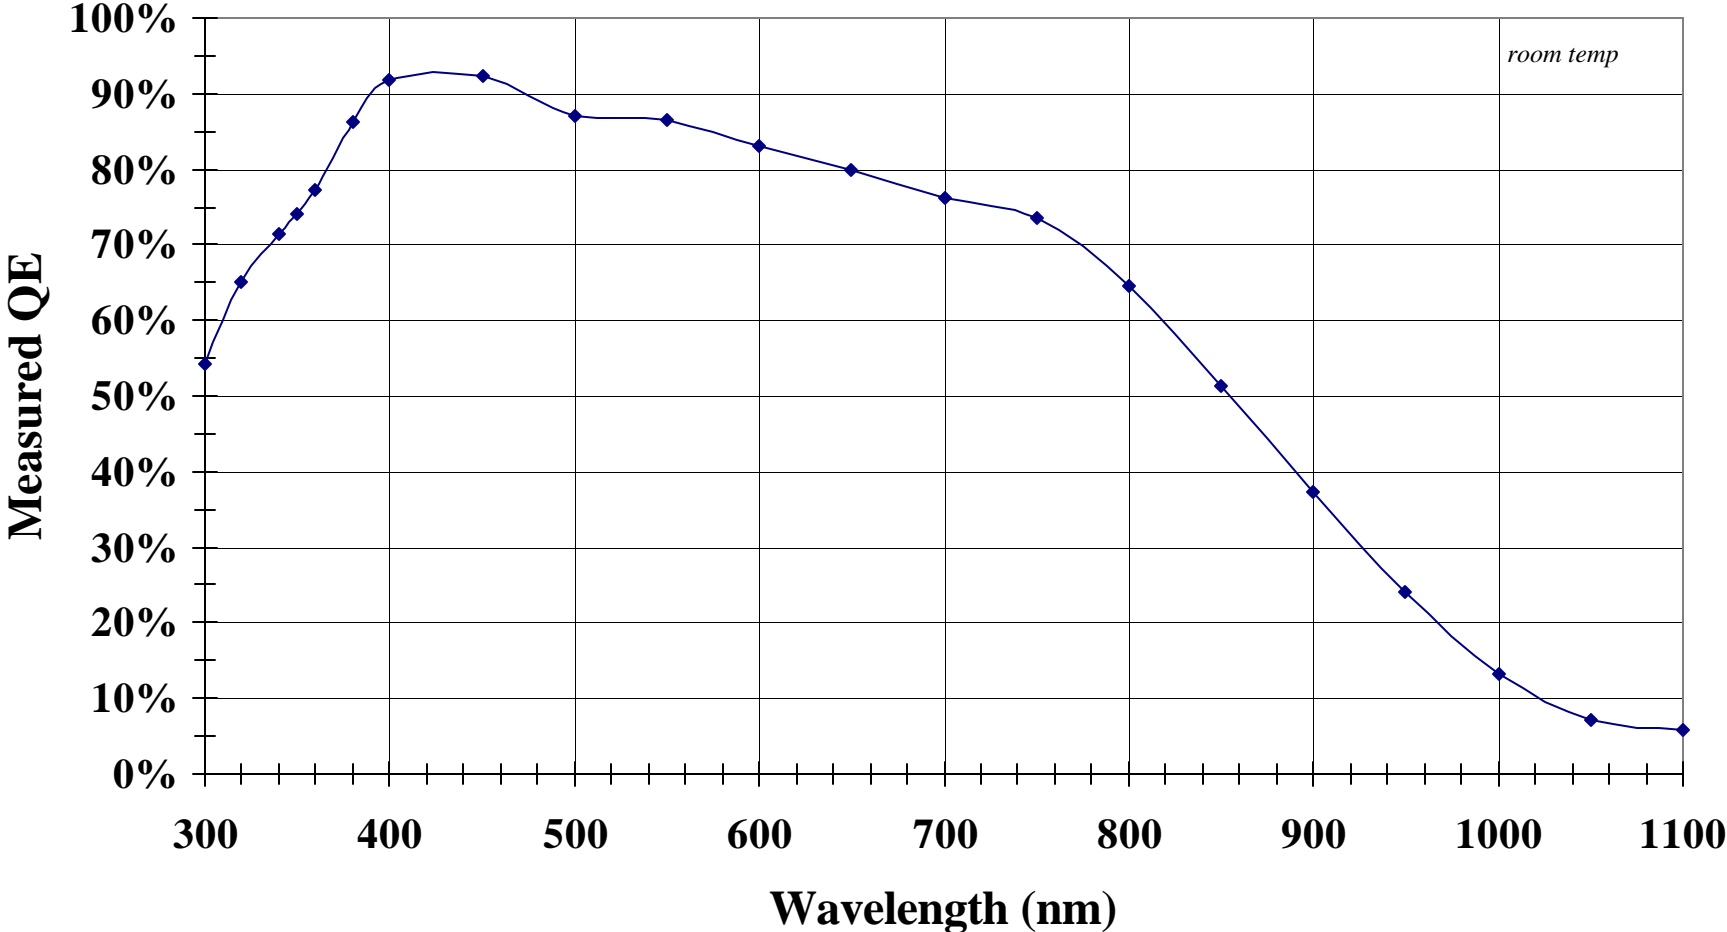

# SN3735 - MMT Blue Channel ITL STA0520A

Roy Tucker/Michael Lesser  
University of Arizona Imaging Technology Laboratory