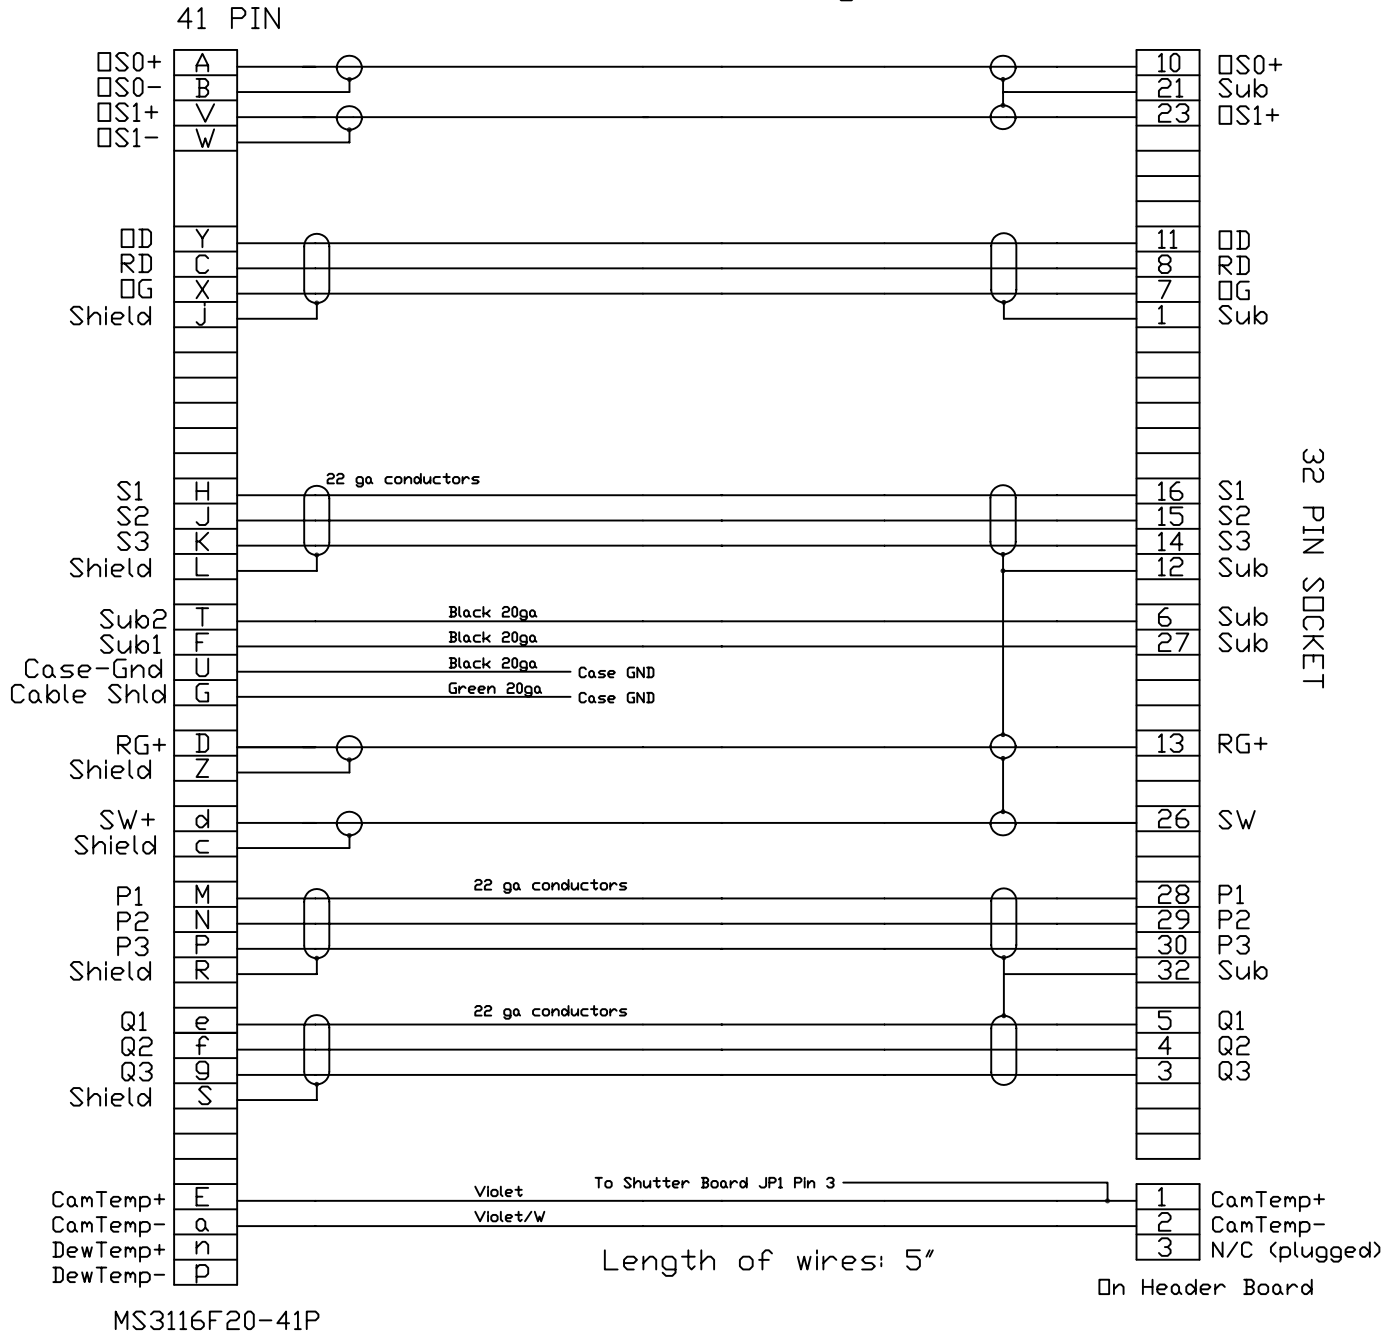

REVISIONS				
LTR	SYM	DESCRIPTION	DATE	APPR.
	△			

# Internal Wiring

UNLESS OTHERWISE SPECIFIED		UNIVERSITY OF ARIZONA IMAGING TECHNOLOGY LABORATORY 210330 UA TUCSON, AZ 85721-0330 (520) 628-2078		
UNITS ARE IN <u>  x  </u> INCHES <u>    </u> METRIC		TITLE ITL Guider Magellan Controller Wiring		
TOLERANCE X.XX ± 0.010    <math>\leq \pm 0.5^\circ</math> X.XXX ± 0.003    <math>\odot \pm 0.003</math>		DRAWN BY Dave Baxter		DWG NO. ITLXXX
MATERIAL Internal Controller Cable		INITIALS <i>DBB</i>	DATE 01/25/06	REV 1 of 3